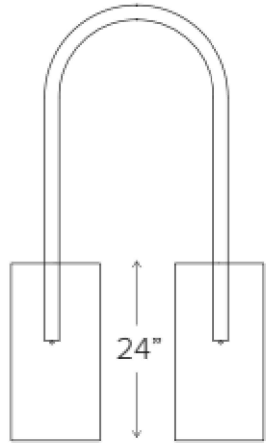

In-Ground Mount

Surface Mount

(or standard 4" sidewalk slab)

Capacity	2 Bikes
Materials	1.5" schedule 40 pipe (1.9" OD)
Finishes	<input type="checkbox"/> Galvanized <input type="checkbox"/> Powder Coat
Powder Coat Color:	
Mount Options	<input type="checkbox"/> Surface <input type="checkbox"/> In-Ground

CONTACT INFORMATION
509-714-5715 tcocchiarella@relladesignllc.com

WWW.RELLADESIGNLLC.COM

RELLA DESIGN LLC
BIKE RACK

RD - U-SHAPED STYLE