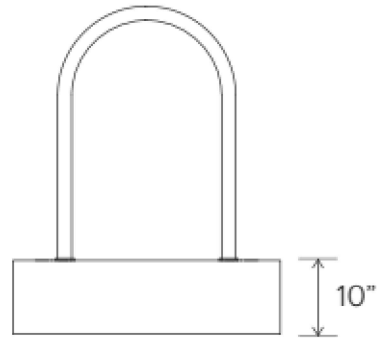

In-Ground Mount

Surface Mount

(or standard 4" sidewalk slab)

Capacity	2 Bikes
Materials	1.5" schedule 40 pipe (1.9" OD)
Finishes	<input type="checkbox"/> Galvanized <input type="checkbox"/> Powder Coat
Powder Coat Color:	
Mount Options	<input type="checkbox"/> Surface <input type="checkbox"/> In-Ground