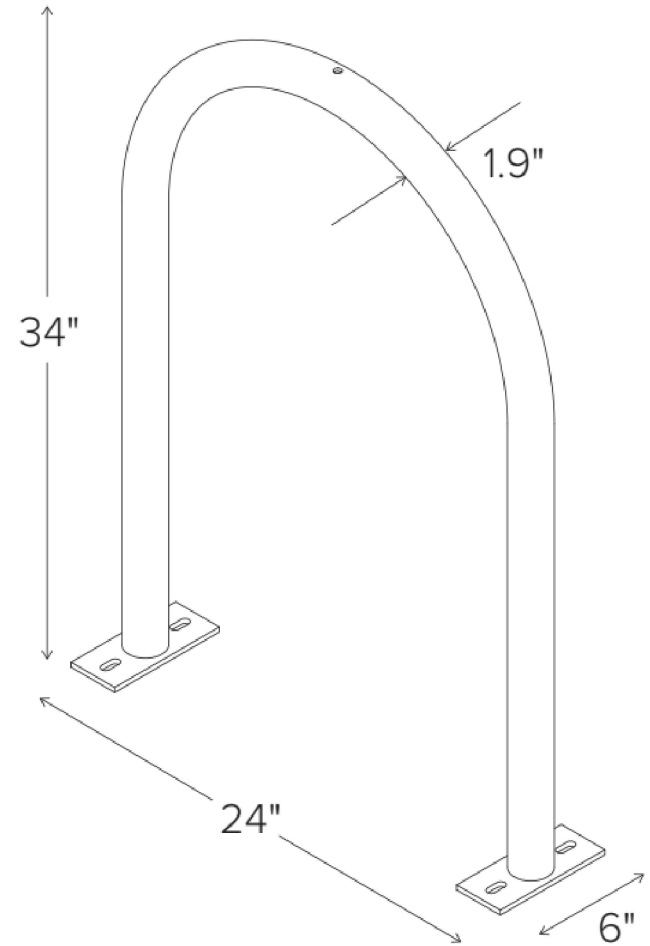

In-Ground Mount

Surface Mount

(or standard 4" sidewalk slab)

Capacity	2 Bikes
Materials	1.5" schedule 40 pipe (1.9" OD)
Finishes	<input type="checkbox"/> Galvanized <input type="checkbox"/> Powder Coat
Powder Coat Color:	
Mount Options	<input type="checkbox"/> Surface <input type="checkbox"/> In-Ground

CONTACT INFORMATION
509-714-5715 tcocchiarella@relladesignllc.com

WWW.RELLADESIGNLLC.COM

RELLA DESIGN LLC
BIKE RACK

RD - U-SHAPED STYLE